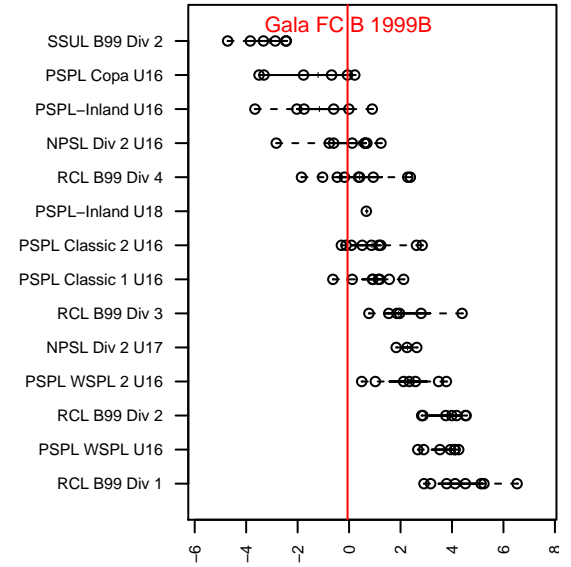

Gala FC B 1999B

Gala FC
 Marysville, WA
 B99 total strength=1243
 attack=4.97 defense=4.34
 fall league = PSPL Copa U16
 notes= Burns 2015

alt names used:
 Gala Fc 99 B
 Gala FC Bu16 99B
 GALA FC BU16B (USA)

Venues played:
 2015 Skagit Firecracker U16-19
 2015 Clash At the Border Silver U16
 2015 PSPL Copa U16
 2015 WA Cup HS Silver U16

Gala FC B 1999B
 Dots are actual minus expected GF (blue circles) and GA (red triangles).
 Blue line is smoothed change in attack strength. Red is smoothed change in defense strength.

**attack and defense variance (black dot)
relative to other teams
and top 10 in region**

**attack and defense rating
relative to others at age
and all opponents in last 13 months**

Performance relative to 13 month average