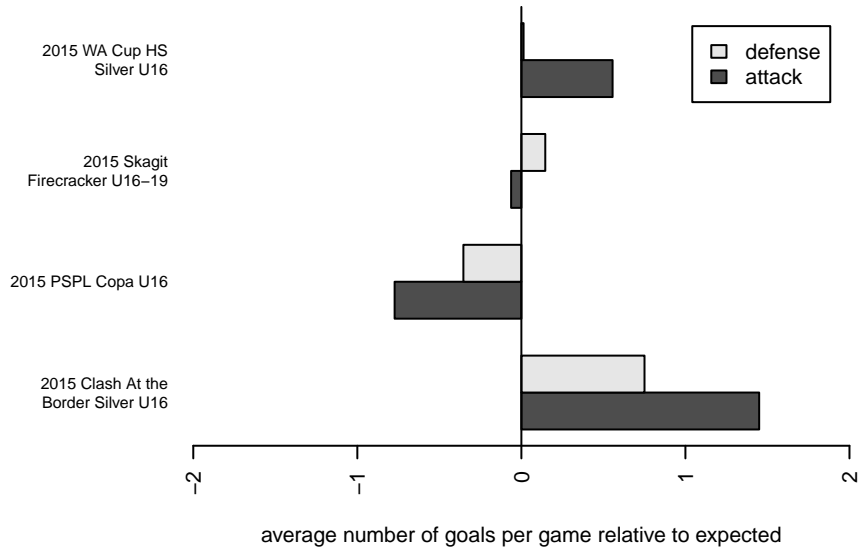

Venues played:
 2015 Skagit Firecracker U16-19
 2015 Clash At the Border Silver U16
 2015 PSPL Copa U16
 2015 WA Cup HS Silver U16

Gala FC B 1999B
 Dots are actual minus expected GF (blue circles) and GA (red triangles).
 Blue line is smoothed change in attack strength. Red is smoothed change in defense strength.

**attack and defense variance (black dot)
relative to other teams
and top 10 in region**

**attack and defense rating
relative to others at age
and all opponents in last 13 months**

Performance relative to 13 month average